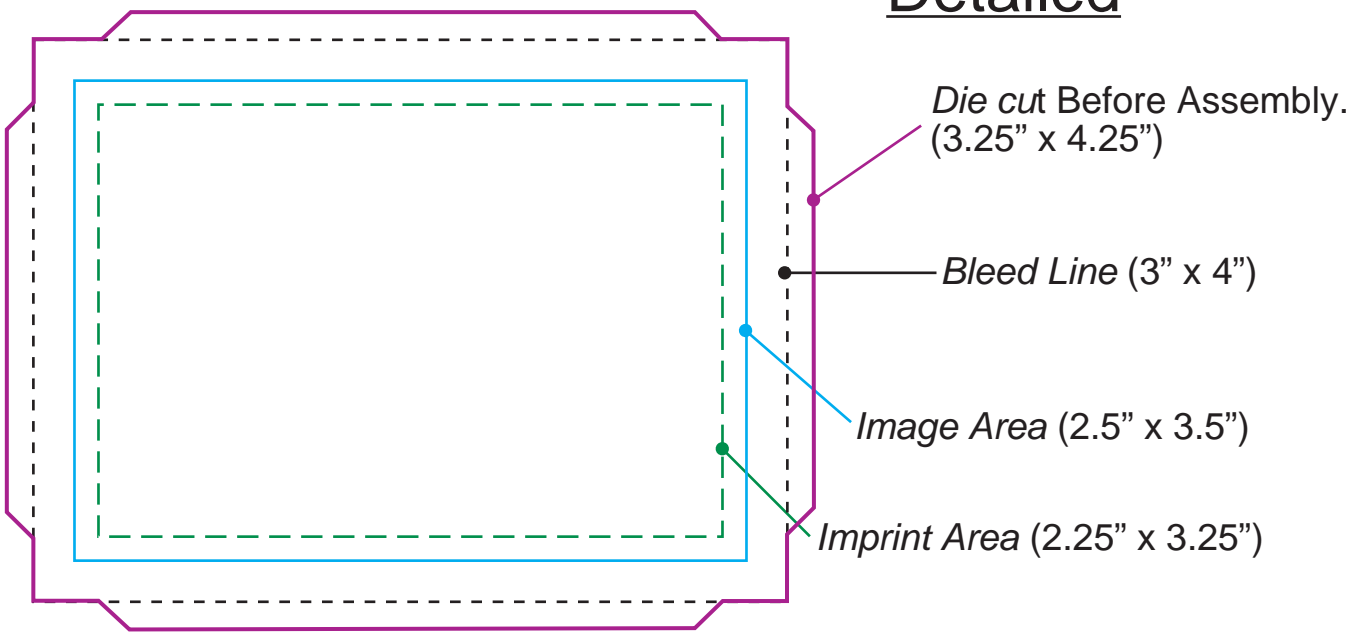

Actual size
Width: 4.25 in.
Height: 3.25 in.

74110 / 84110-D
2.5" x 3.5" Rectangle

- Die Line
- - - - - Bleed Line
- Button Size
- - - - - Live Area

Detailed

Please keep all text and graphics inside the Live Area unless the graphic element is intended to bleed. Borders, if included, should bleed outward from the Live Area. Please model spot colors using the Pantone solid coated Matching System
Please submit all Fonts and Links for output with your Final Composite.